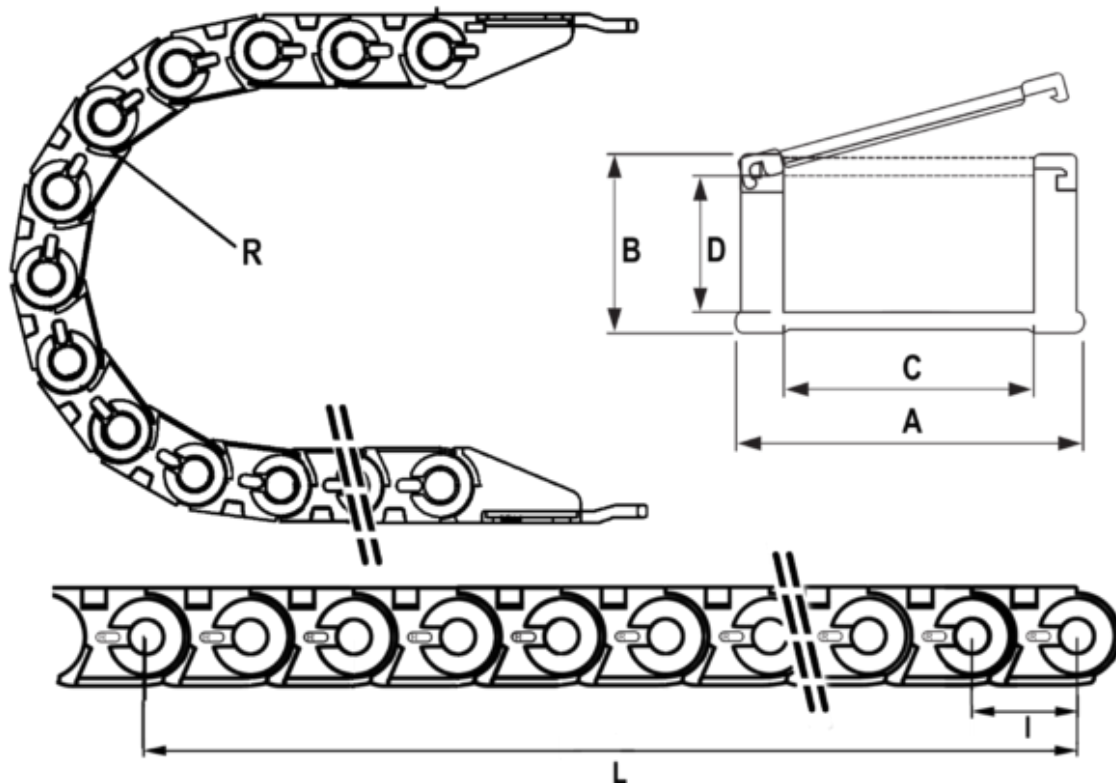

# Data Sheet

Article number: 18CPS03367R045  
Description: Cable chain, CPS MINI  
Type CPS033.67.R45-990L (30 LK)

## Measures

Full length	= 990mm
Inside Height	= 23
Inside Width	= 67
Link Length(Pitch)	= 33
Outside Height	= 31
Outside Width	= 83
Radius	= 045